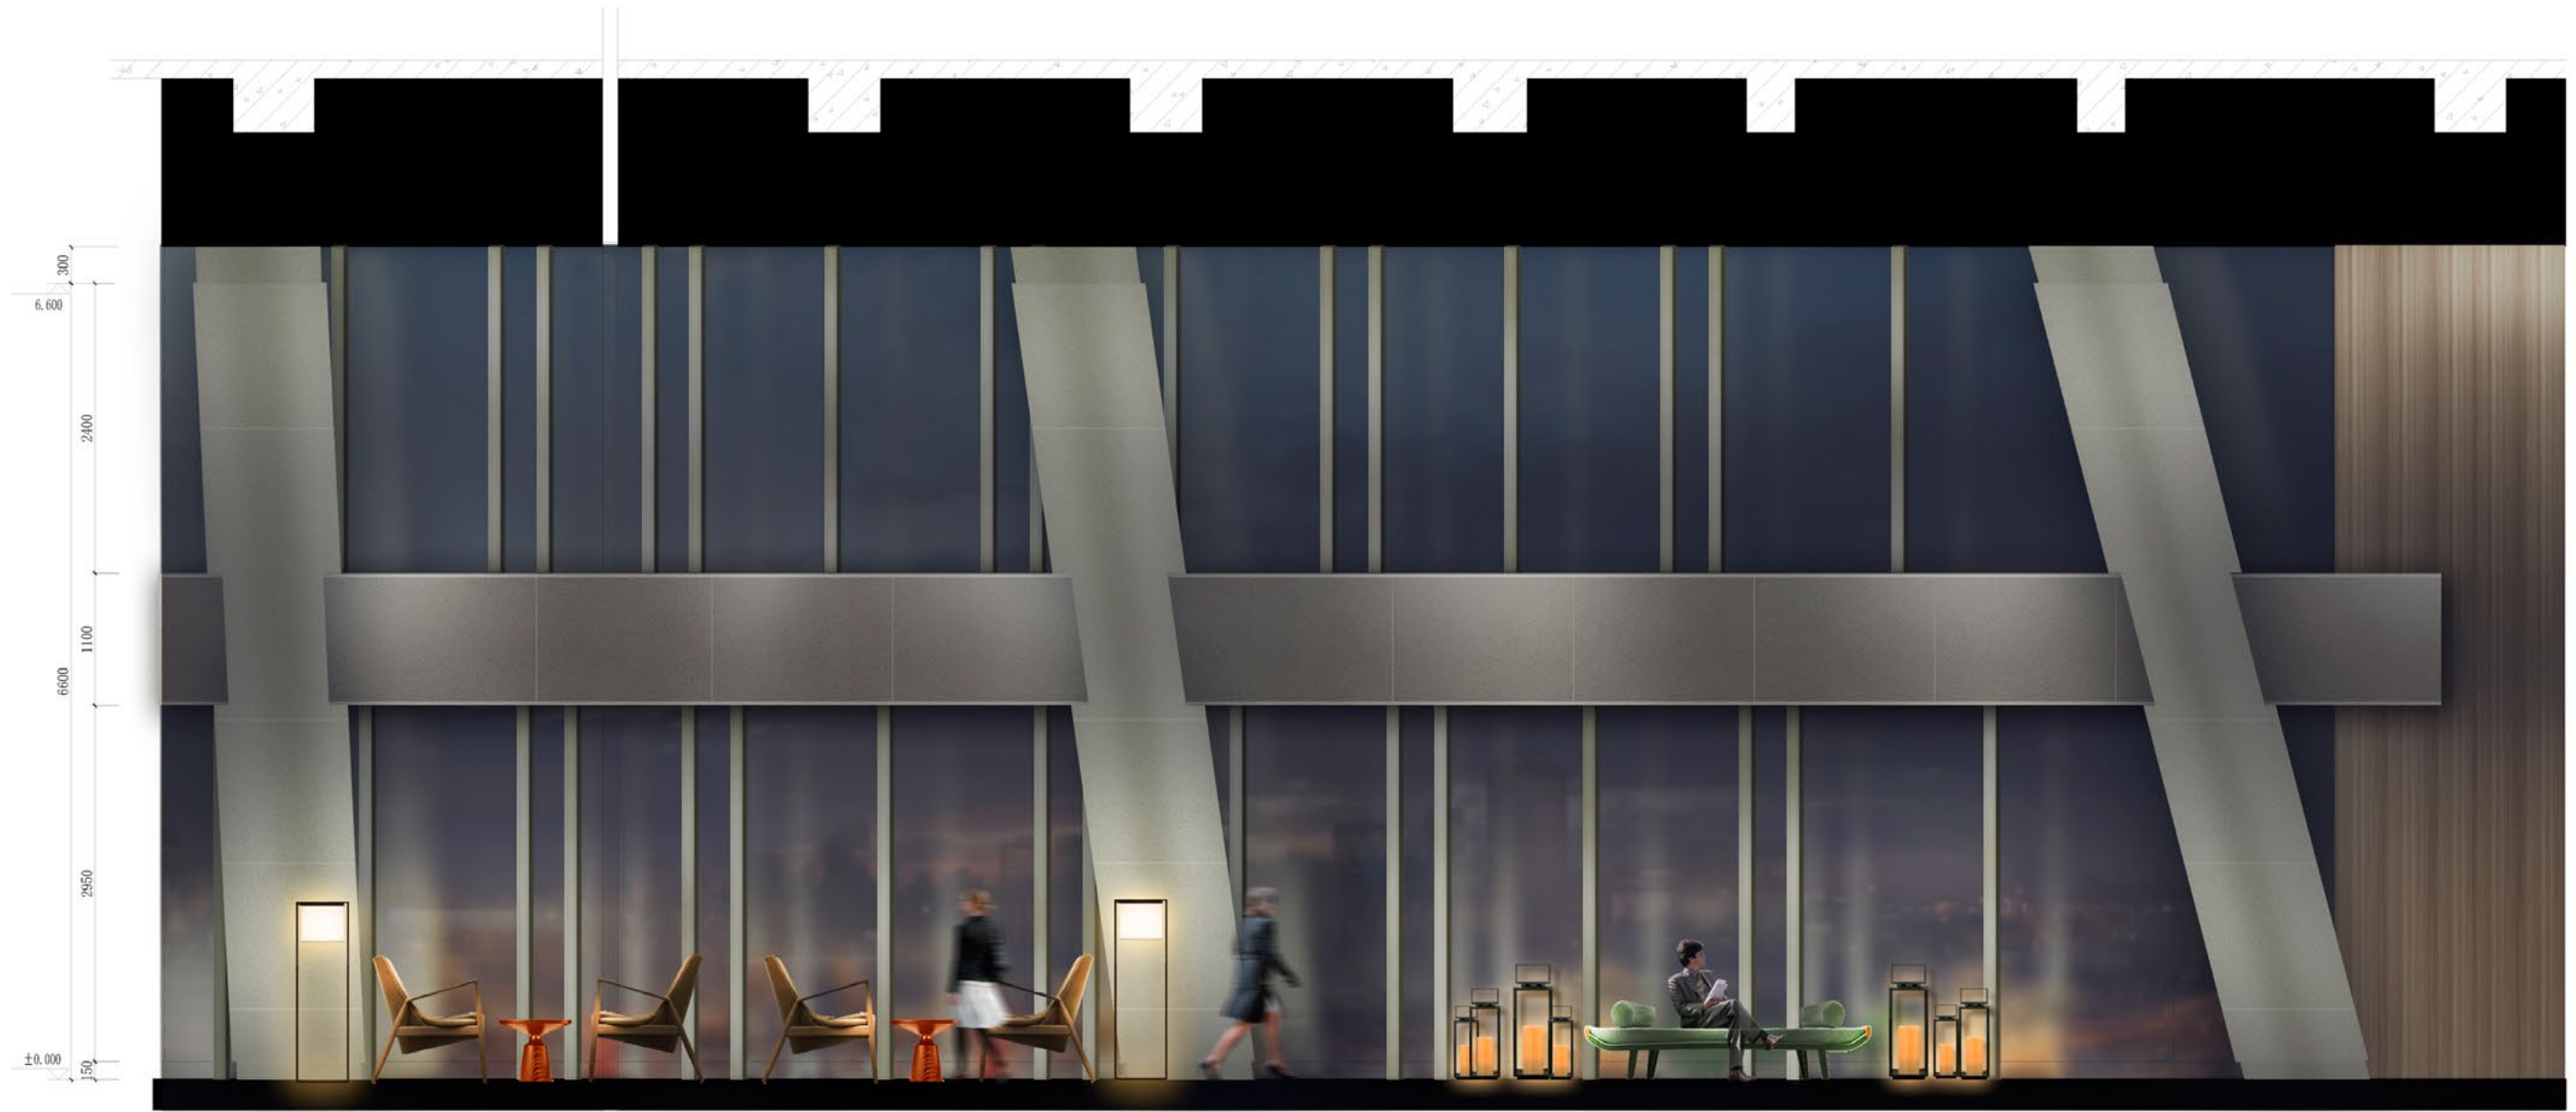

Inspired by the city seasons

Level 18 Plan

Level 18 Lift Lobby

Welcome

Lift Lobby Plan

Lift Lobby Elevation

Welcoming Check In - Lobby

A place to slow down, orient yourself, and understand your surroundings

Sky Lobby Plan

Sky Lobby Elevation

Sky Lobby Elevation

Sky Lobby Elevation

Sky Lobby Elevation

Sky Lobby Elevation

Capret Design

Sky Lobby FFE Board

A photograph of a modern swimming pool area. The scene features a large window with a grid pattern, stone walls, and several columns. The lighting is warm and dramatic. The text is overlaid on the image.