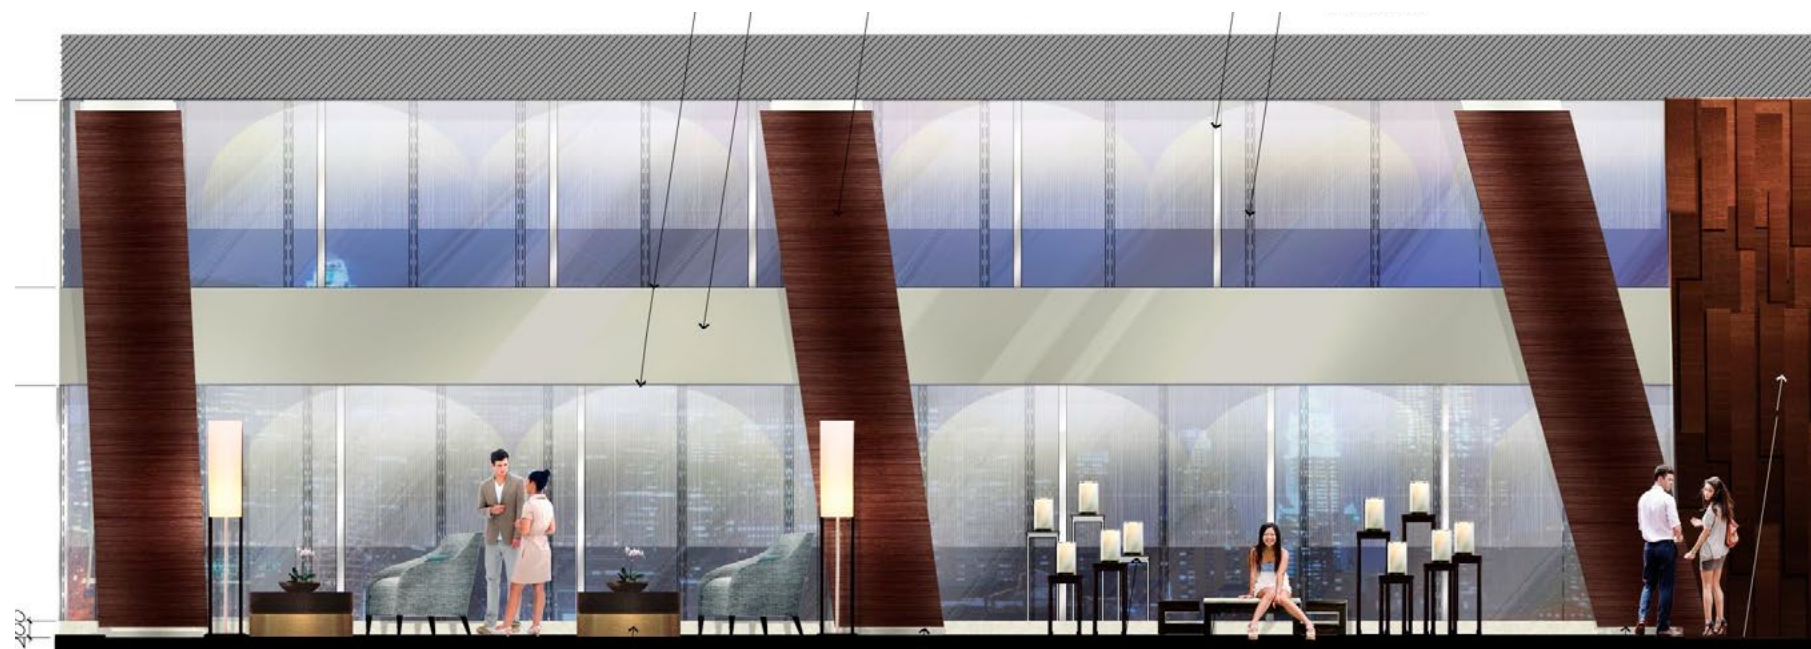

400

STONE BASE