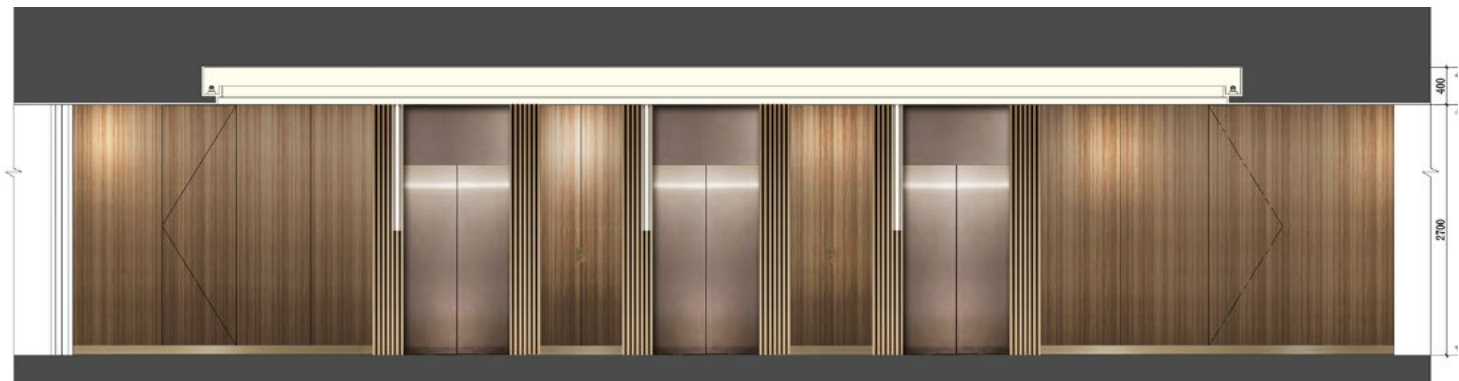

Changing room

A place to refuel and energize

Changing Rooms Plan

Changing Rooms Elevation

Changing Rooms Elevation

A child is seen from a low angle, lying on their back on a yellow net structure. The child is wearing a white t-shirt and dark shorts. The net is suspended between wooden beams. The background is a bright, slightly overexposed outdoor area with a white ceiling and yellow walls. The overall scene is bright and cheerful.

Kids Playground

ADVENTURE THEME

A place for fun and entertainment

Kids Playground Plan

Kids Playground Elevation

Toilets

Toilets Plan

Toilets Elevation

Comparison

Lift Lobby

Sky Lobby

1
2
3
4
5
6
7
8
9
10
11
12
13
14
15
16
17
18
19
20
21
22
23
24
25
26
27
28
29
30
31
32
33
34
35
36
37
38
39
40
41
42
43
44
45
46
47
48
49
50
51
52
53
54
55
56
57
58
59
60
61
62
63
64
65
66
67
68
69
70
71
72
73
74
75
76
77
78
79
80
81
82
83
84
85
86
87
88
89
90
91
92
93
94
95
96
97
98
99
100