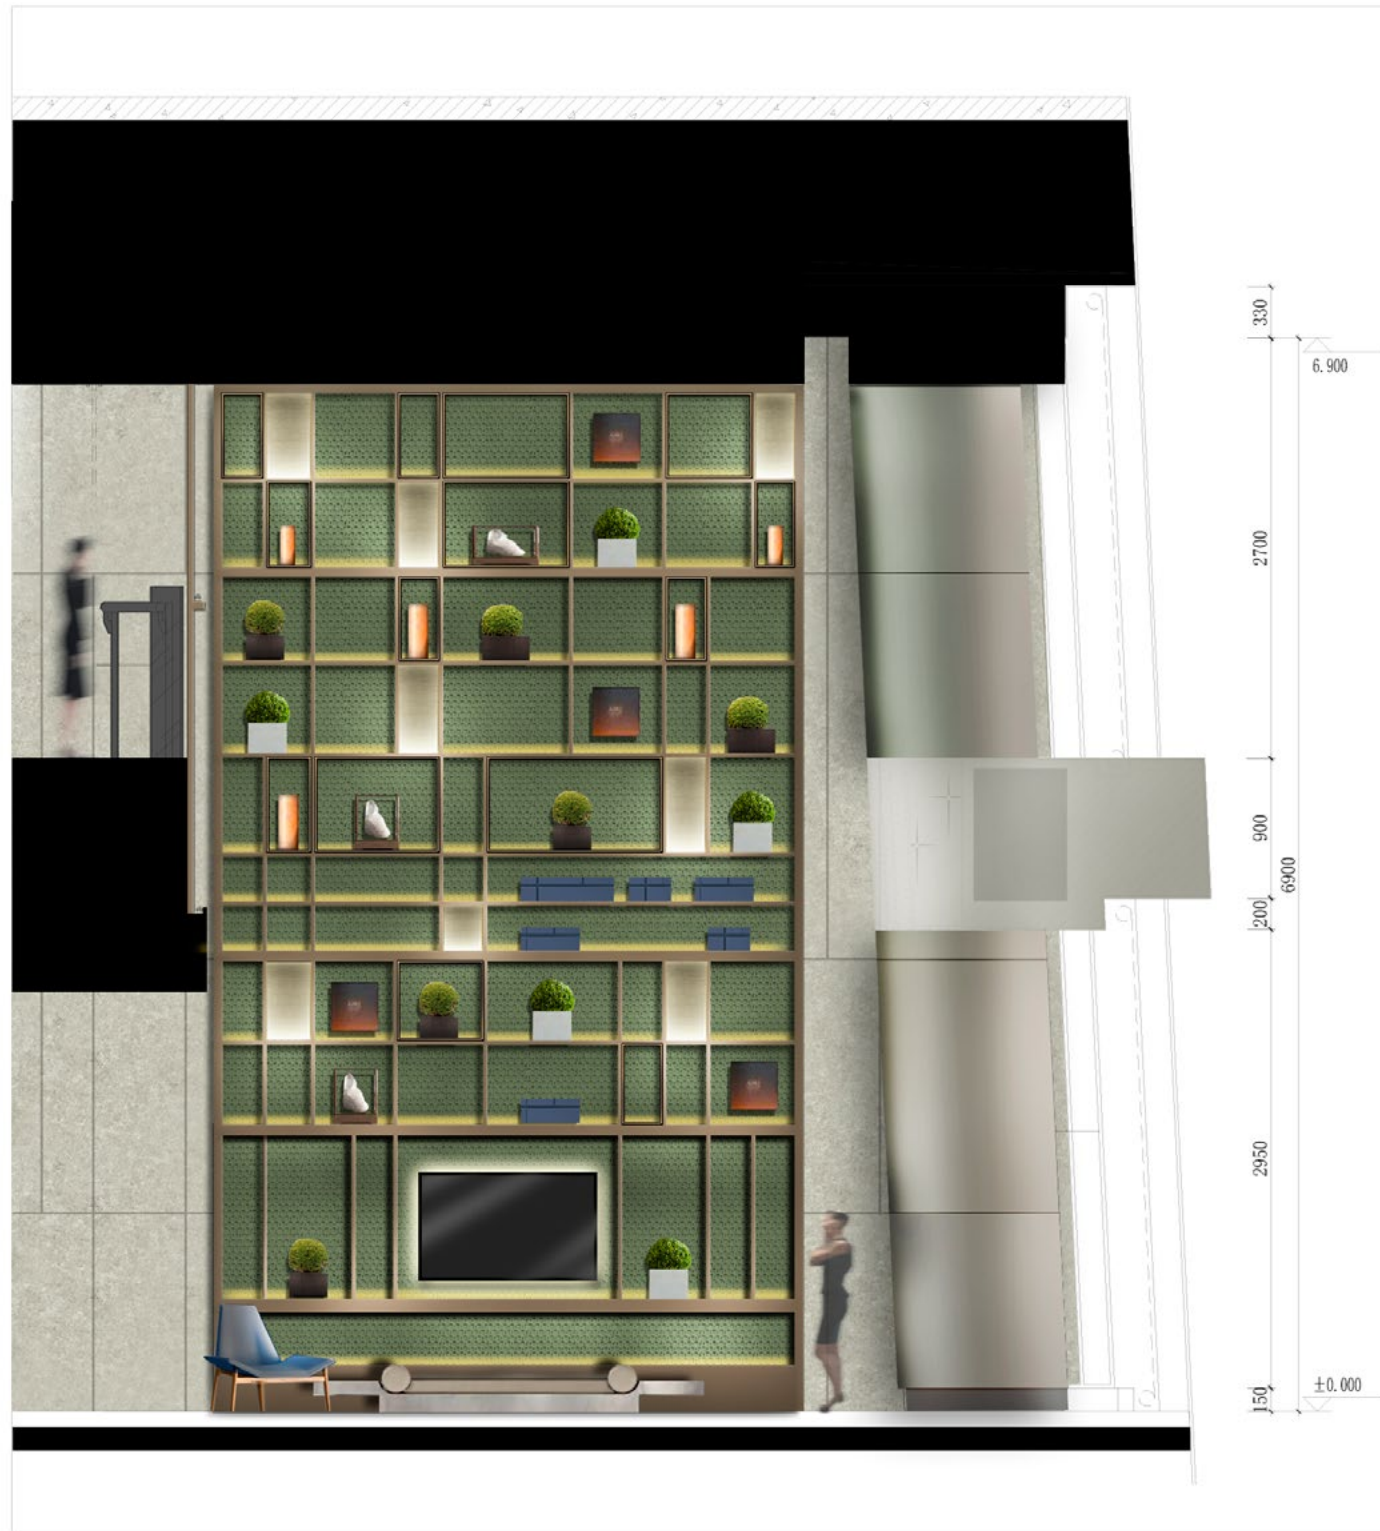

Inspired by the city seasons

Level 18 Plan

Level 18 Lift Lobby

Welcome

Lift Lobby Plan

Lift Lobby Elevation

Welcoming Check In - Lobby

A place to slow down, orient yourself, and understand your surroundings

Sky Lobby Plan

Sky Lobby Elevation

Sky Lobby Elevation

Sky Lobby Elevation

Sky Lobby Elevation

Sky Lobby Elevation

Capret Design

Sky Lobby FFE Board

Breakfast - Residence Lounge

A place offering a dining experience to meet the expectations of those wishing to dine in a modern ambiance, surrounding whether its main dining space or individual rooms with their unique vision and identity

Breakfast & Residence Lounge Plan

Breakfast & Residence Lounge Elevation

Breakfast & Residence Lounge Elevation

Breakfast & Residence Lounge Elevation

Breakfast & Residence Lounge Elevation

Breakfast & Residence Lounge Elevation