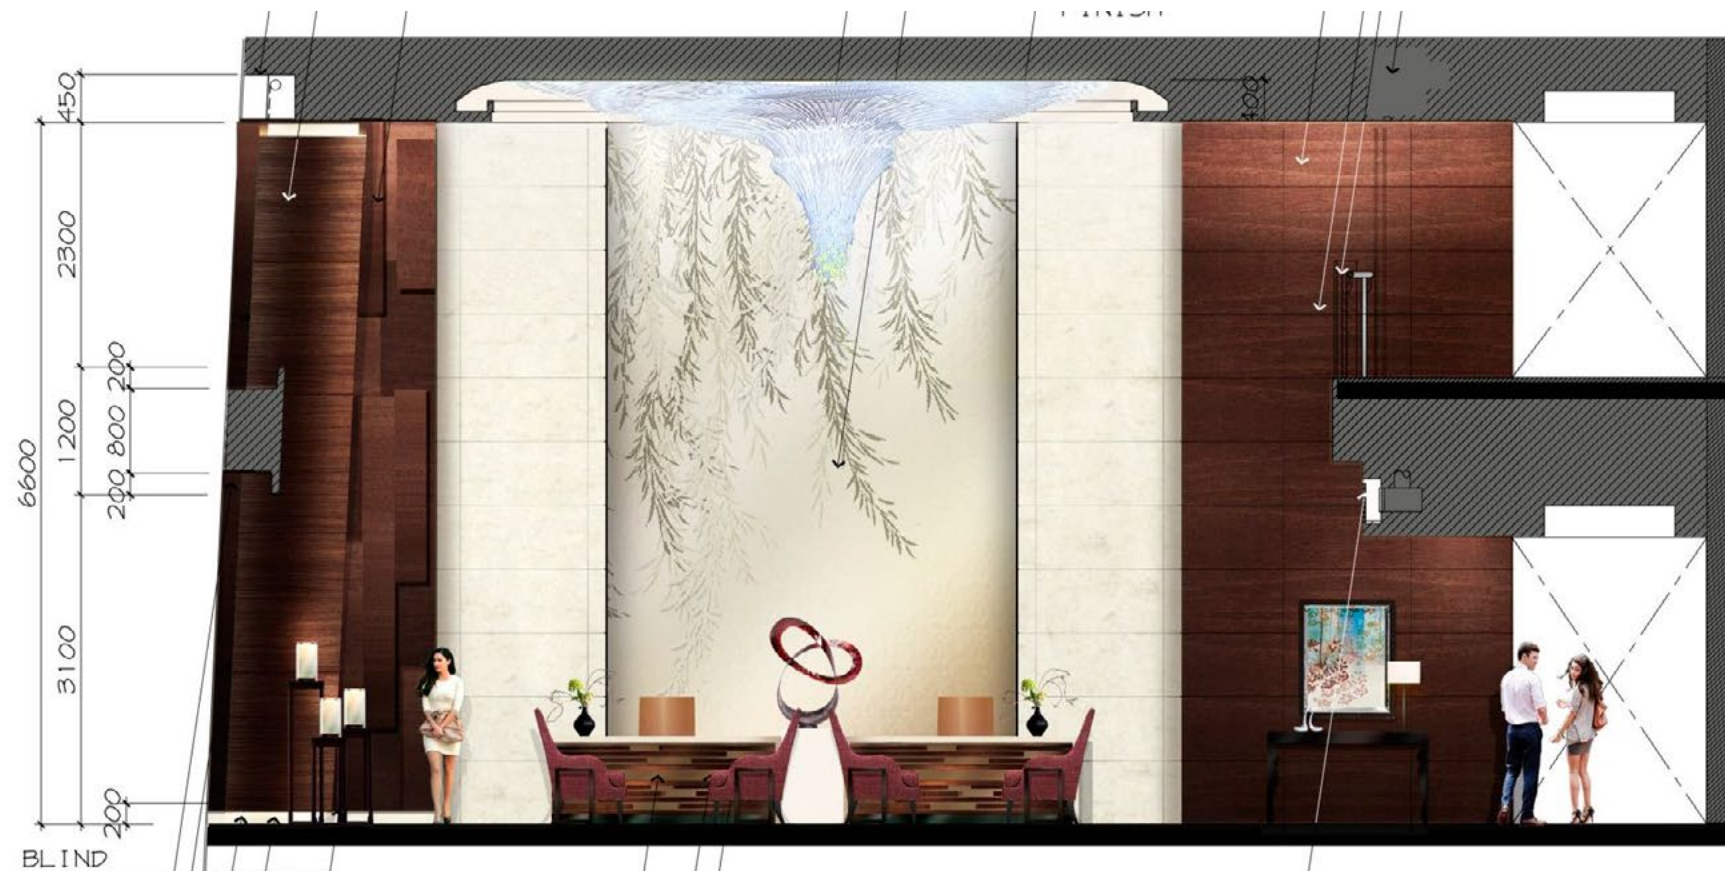

Gym

A place to refuel and energize

Gym & Yoga Plan

Gym & Yoga Elevation

A dimly lit changing room with rows of wooden lockers on both sides. In the center, there is a long, white, rectangular bench. The room has a clean, modern aesthetic with recessed ceiling lights. The text "Changing room" is overlaid in the center in a white, elegant serif font.

Changing room

A place to refuel and energize

Changing Rooms Plan

Changing Rooms Elevation

Changing Rooms Elevation

A child is seen from a low angle, lying on their back on a yellow net structure. The child is wearing a white t-shirt and dark shorts. The net is suspended between wooden beams. The background is a bright, slightly overexposed outdoor area with a white ceiling and yellow walls. The overall scene is bright and cheerful.

Kids Playground

ADVENTURE THEME

A place for fun and entertainment

Kids Playground Plan

Kids Playground Elevation

Toilets

Toilets Plan

Toilets Elevation

Comparison

Lift Lobby

Sky Lobby

1
2
3
4
5
6
7
8
9
10
11
12
13
14
15
16
17
18
19
20
21
22
23
24
25
26
27
28
29
30
31
32
33
34
35
36
37
38
39
40
41
42
43
44
45
46
47
48
49
50
51
52
53
54
55
56
57
58
59
60
61
62
63
64
65
66
67
68
69
70
71
72
73
74
75
76
77
78
79
80
81
82
83
84
85
86
87
88
89
90
91
92
93
94
95
96
97
98
99
100