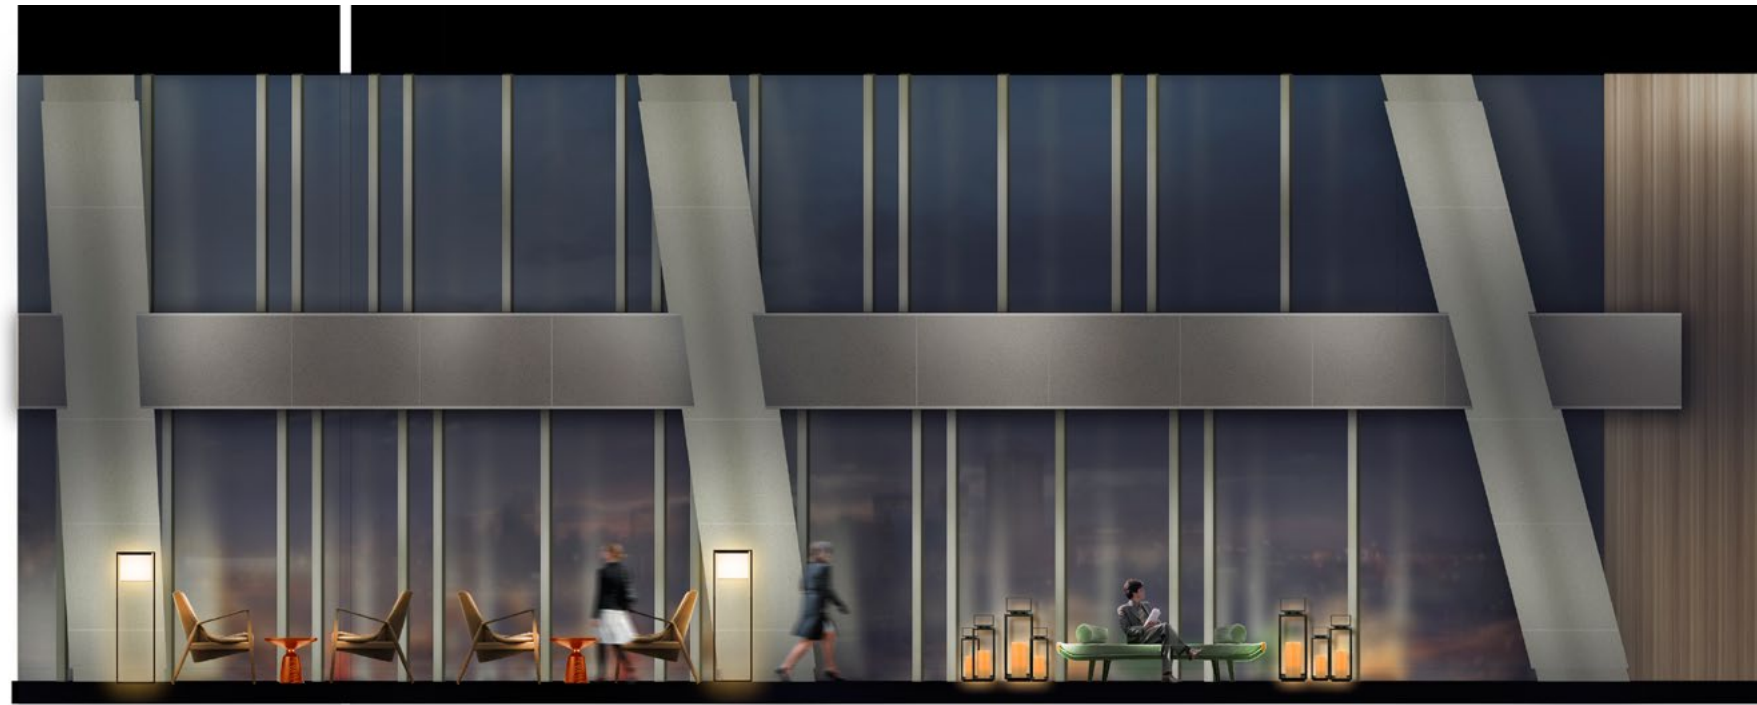

400

STONE BASE