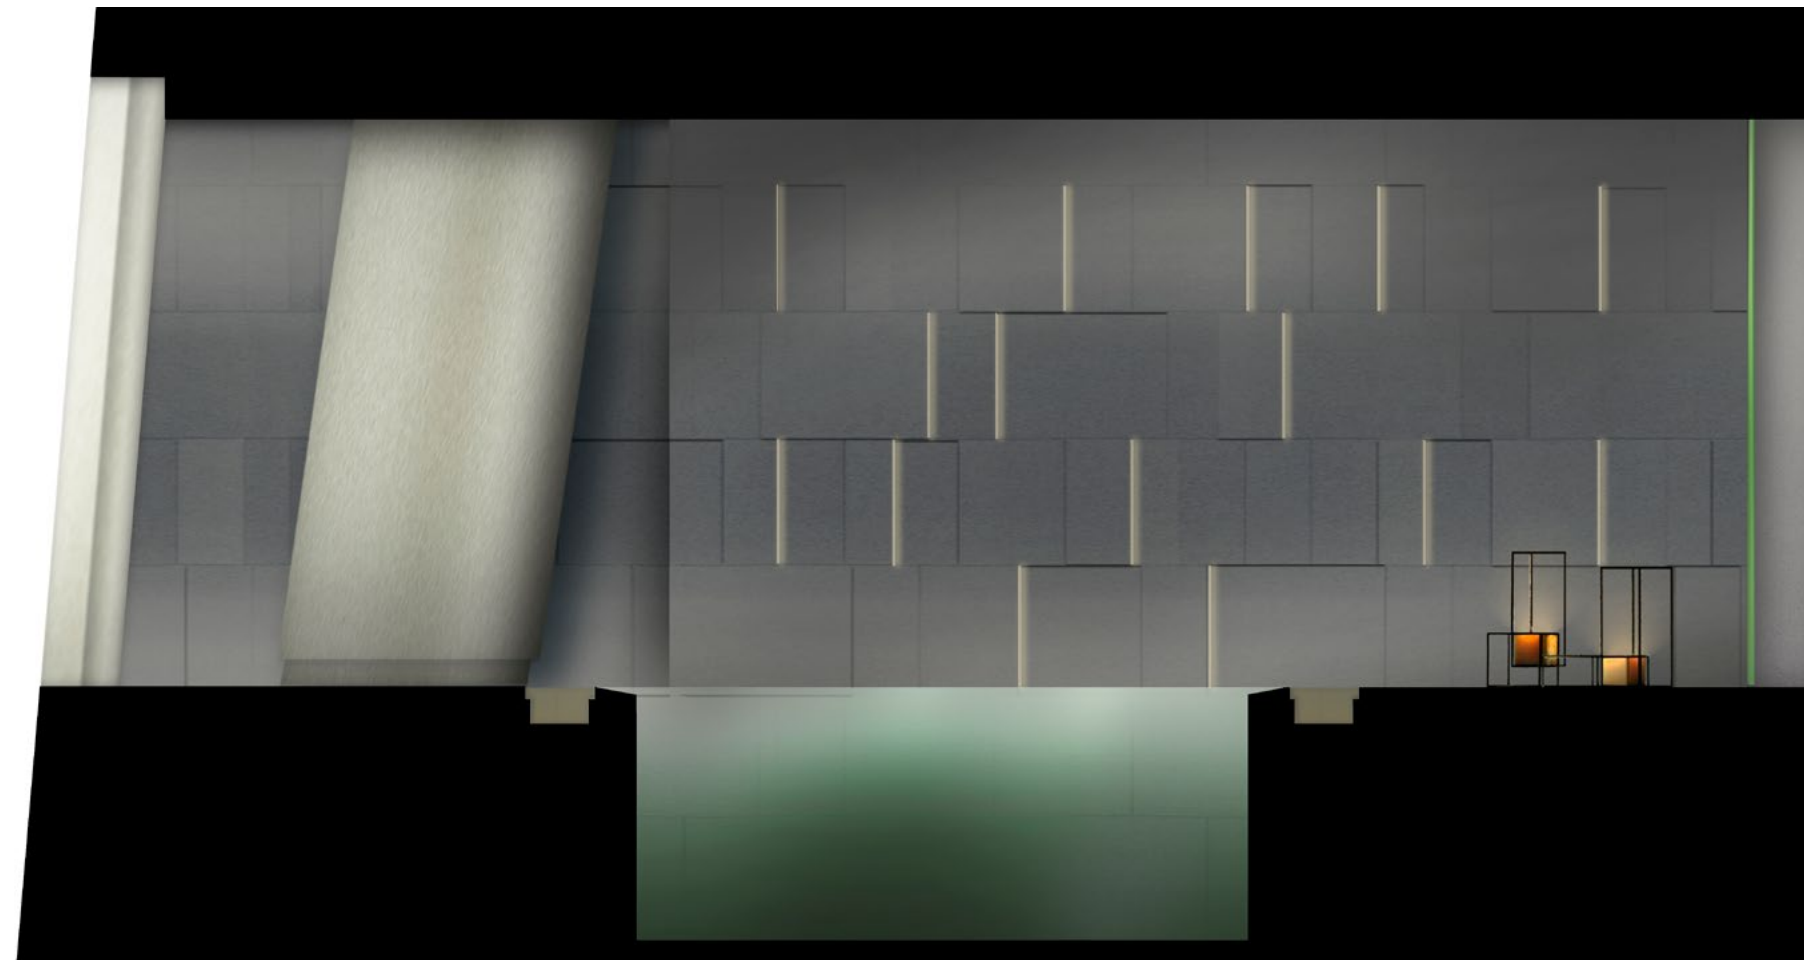

Swimming pool

Elegant and dramatic atmosphere

Swimming Pool Plan

Swimming Pool Elevation

Swimming Pool Elevation

Swimming Pool Elevation

A photograph of a gym interior, featuring several treadmills and stationary bikes. The gym is well-lit with large windows in the background. The equipment is arranged in rows, and there are some exercise balls and a stack of towels visible. The overall atmosphere is clean and modern.

Gym

A place to refuel and energize

Gym & Yoga Plan

Gym & Yoga Elevation

A dimly lit changing room with rows of wooden lockers on both sides. In the center, there is a long, white, rectangular bench. The room has a clean, modern aesthetic with recessed ceiling lights. The text "Changing room" is overlaid in the center in a white, elegant serif font.