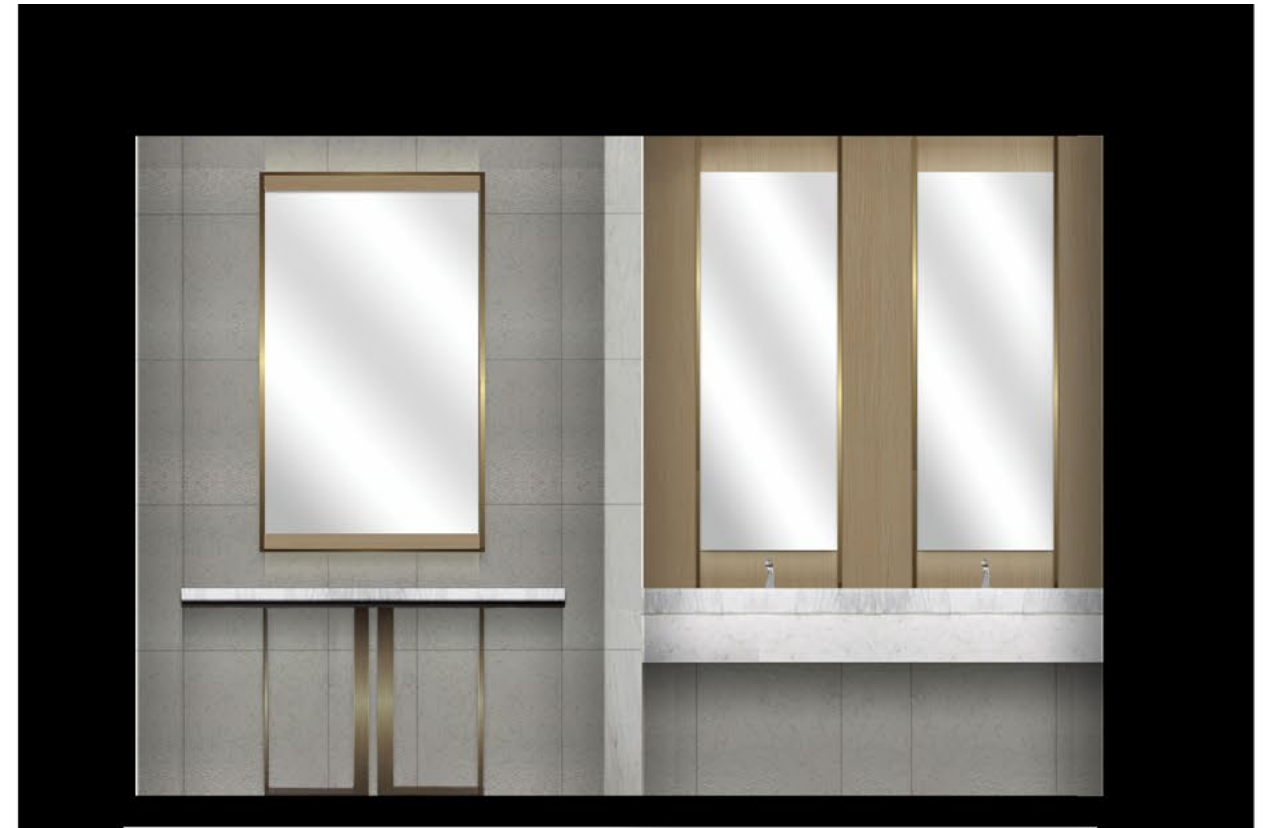

Toilets Plan