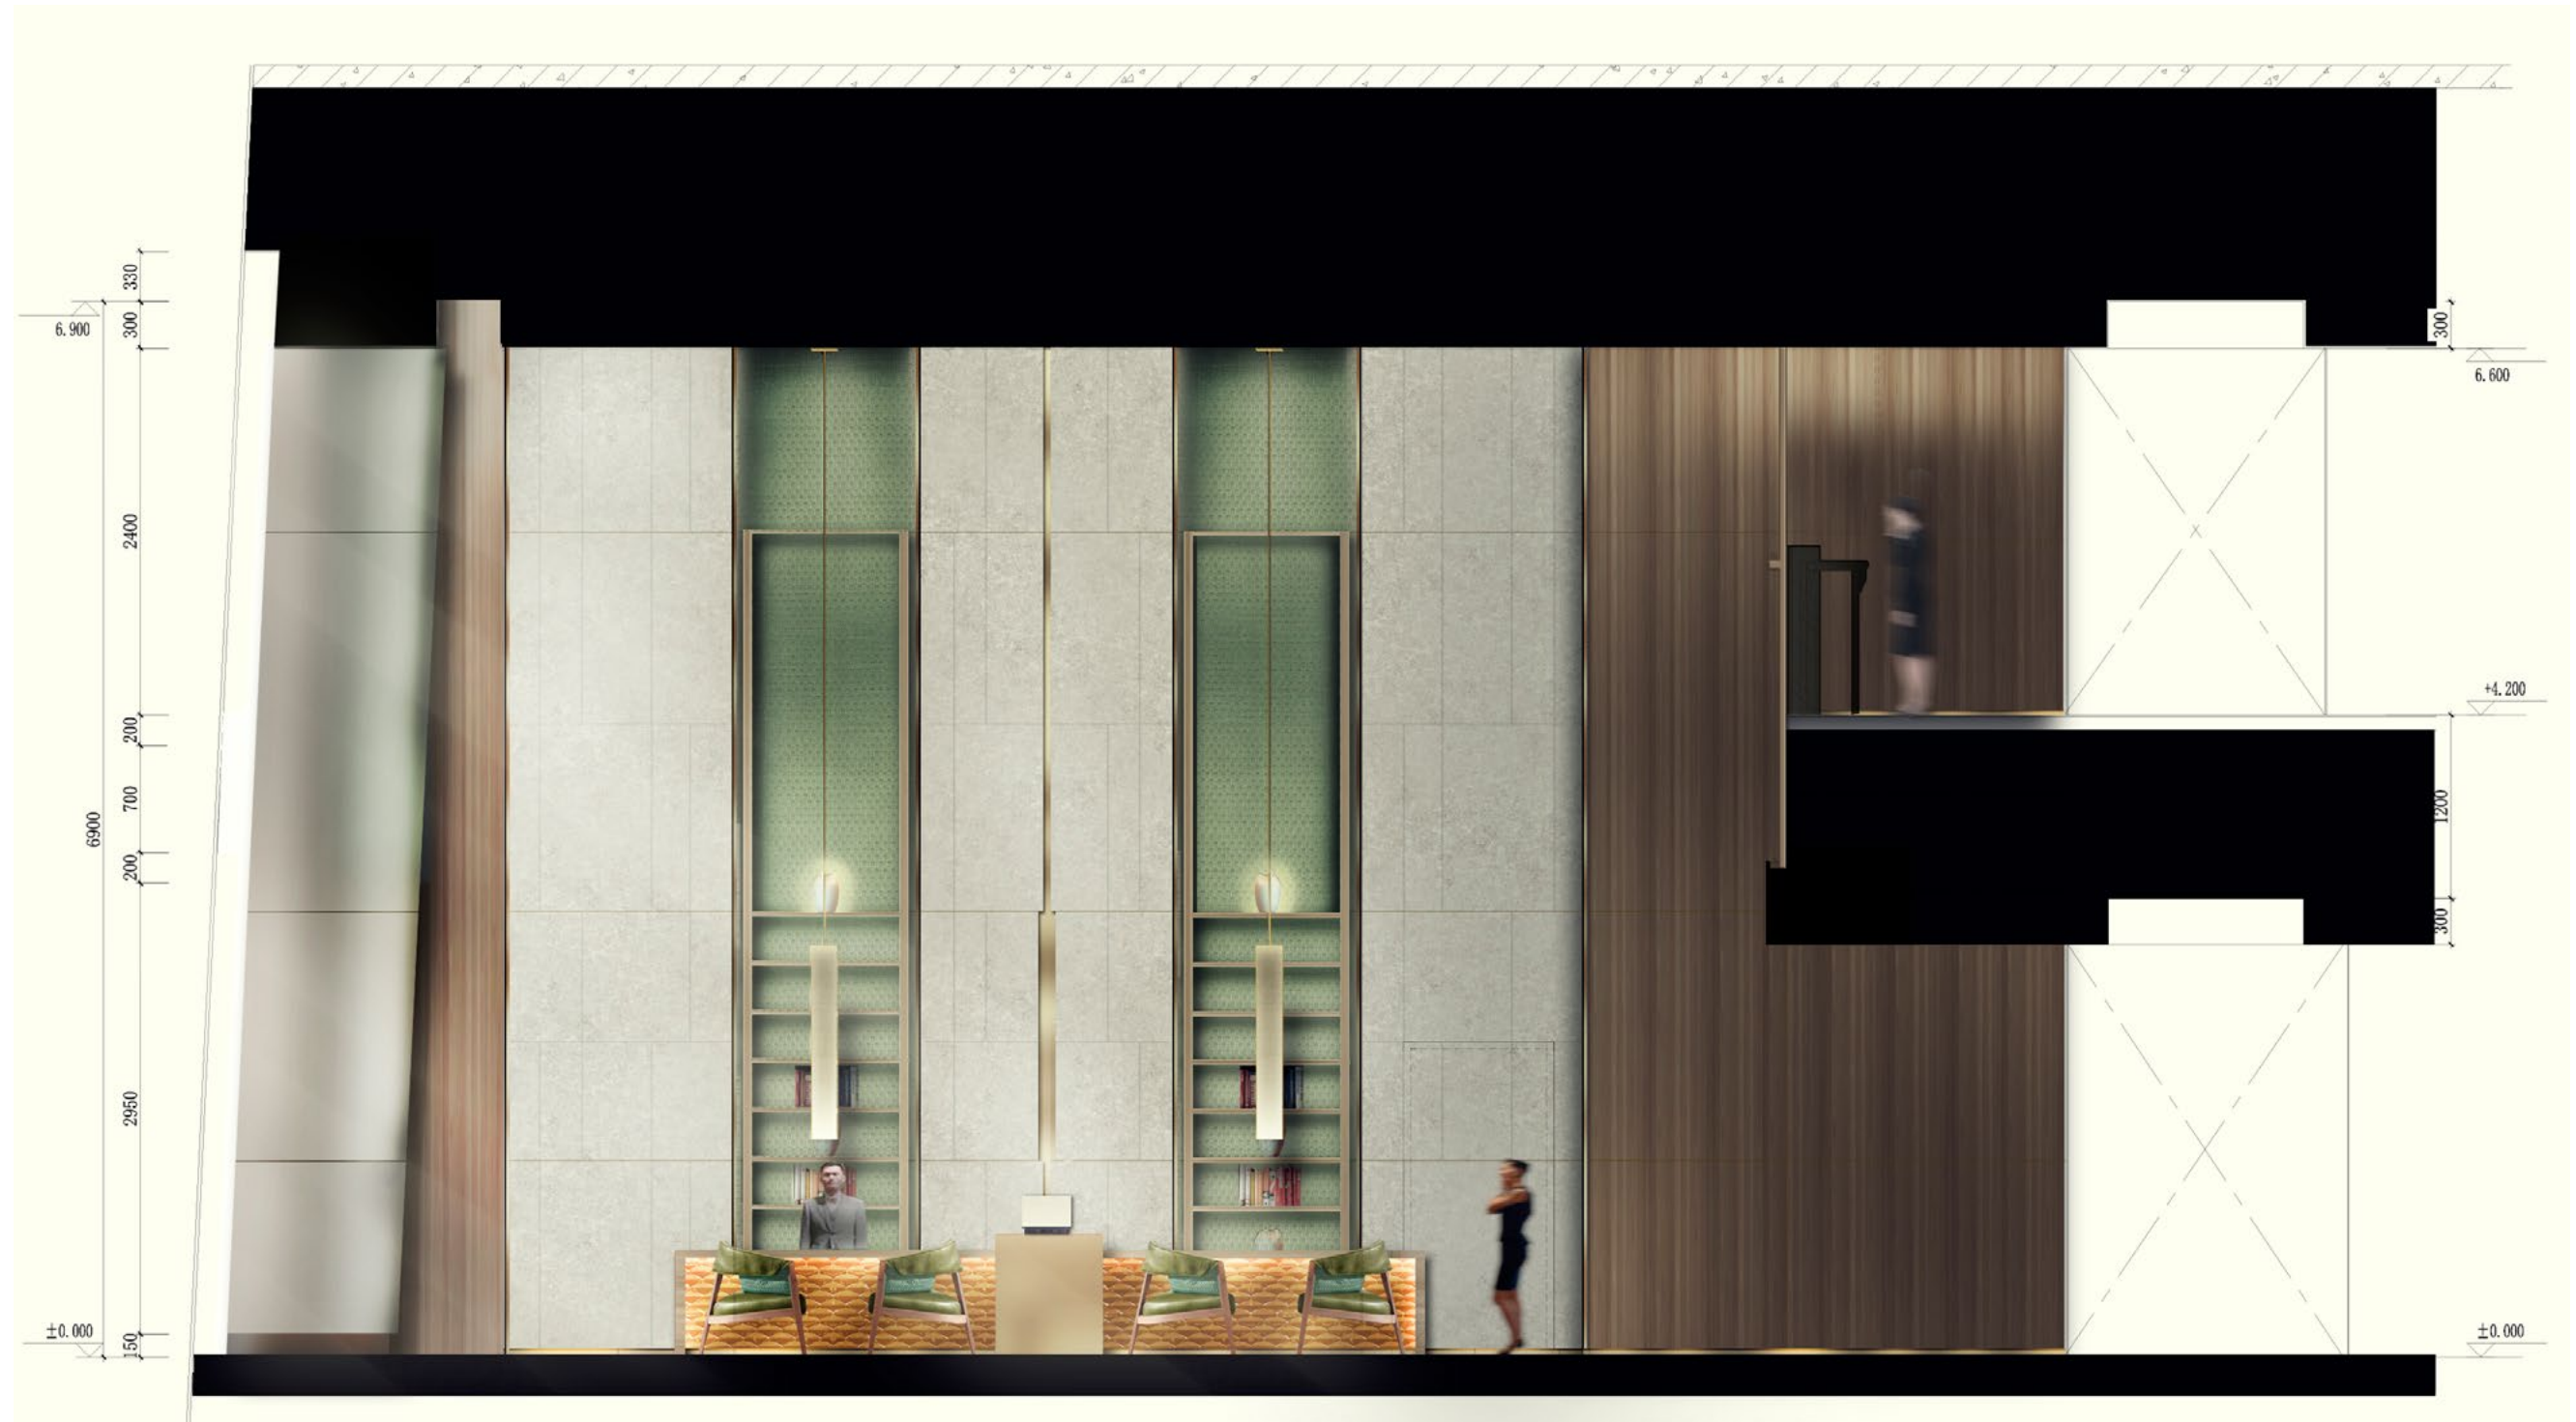

Inspired by the city seasons

Level 18 Plan

Level 18 Lift Lobby

Welcome

Lift Lobby Plan

Lift Lobby Elevation

Welcoming Check In - Lobby

A place to slow down, orient yourself, and understand your surroundings

Sky Lobby Plan

Sky Lobby Elevation

Sky Lobby Elevation

Sky Lobby Elevation

Sky Lobby Elevation

Sky Lobby Elevation

Capret Design

Sky Lobby FFE Board

A photograph of a modern swimming pool area. The scene features a large window with a grid pattern, stone walls, and several columns. The lighting is warm and dramatic. The text is overlaid on the image.