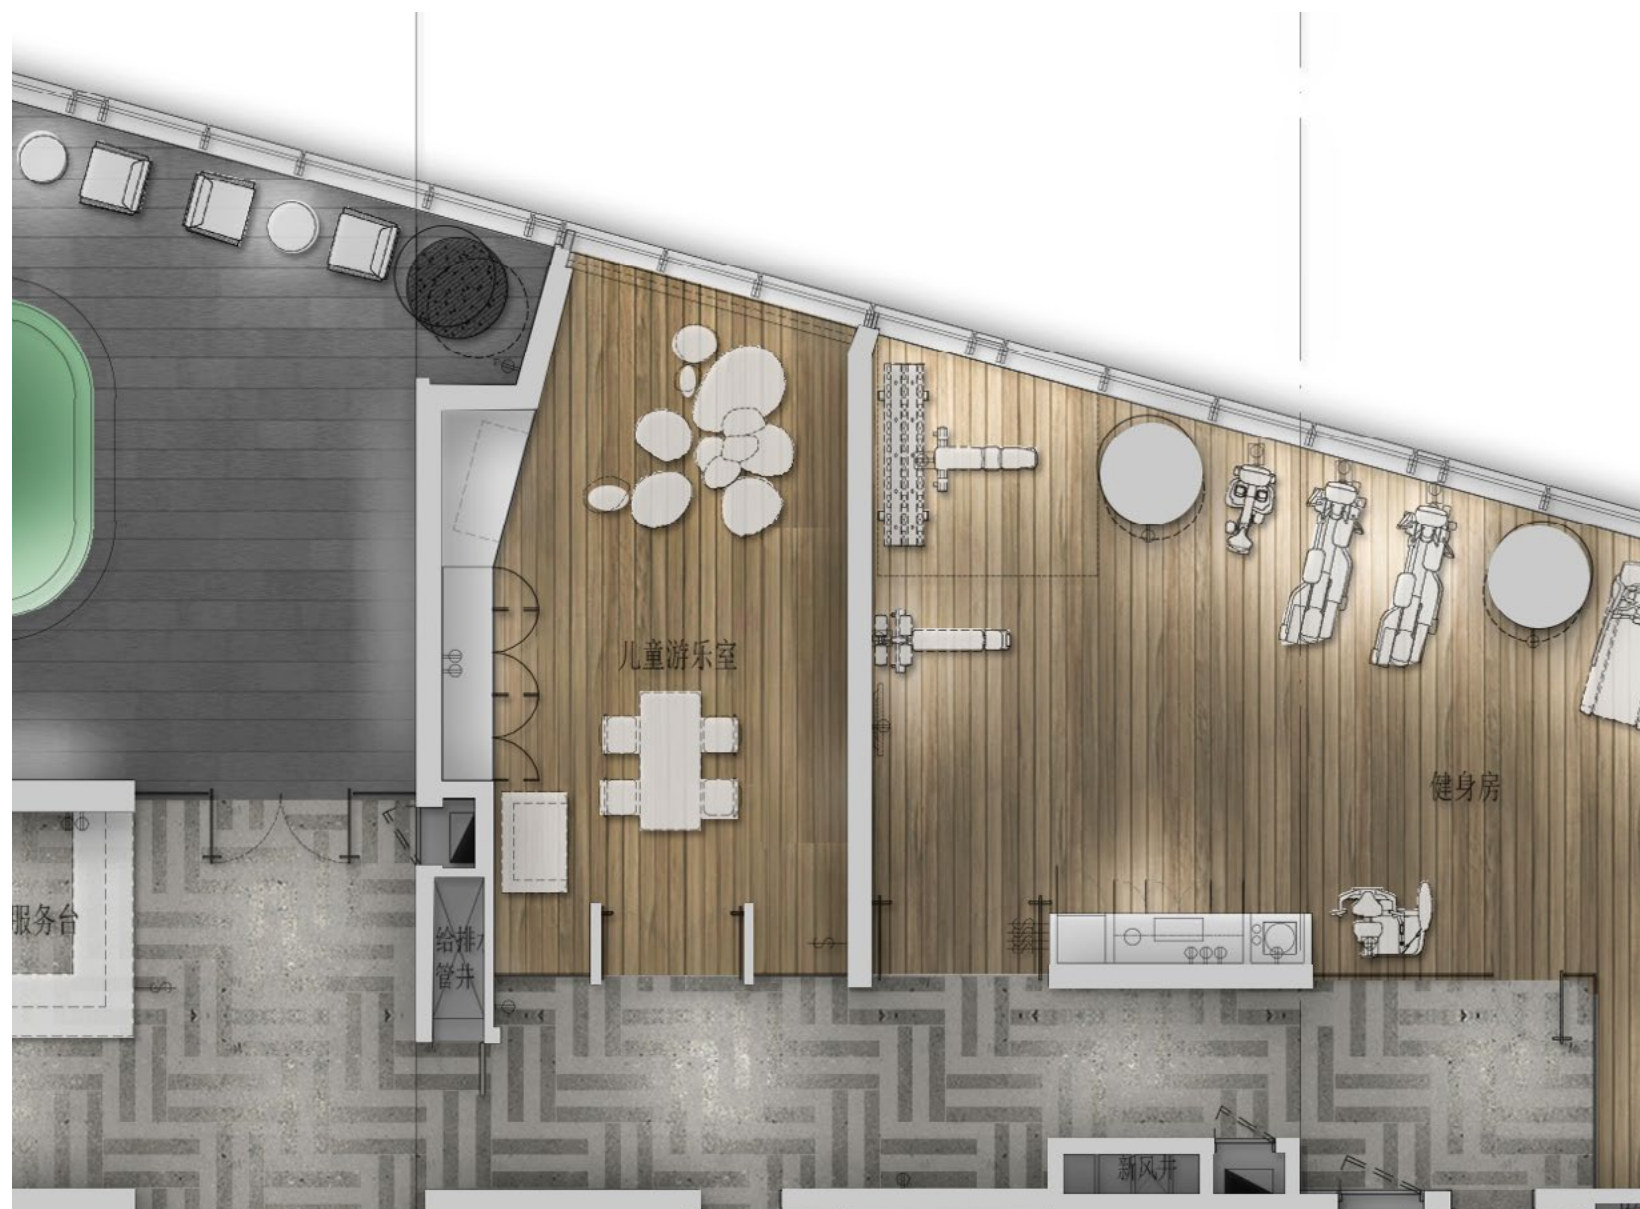

Gym

A place to refuel and energize

Gym & Yoga Plan

Gym & Yoga Elevation

A dimly lit changing room with rows of wooden lockers on both sides. In the center, there is a long, white, rectangular bench. The room has a clean, modern aesthetic with recessed ceiling lights. The text "Changing room" is overlaid in the center in a white, elegant serif font.

Changing room

A place to refuel and energize

Changing Rooms Plan

Changing Rooms Elevation

Changing Rooms Elevation

A child is seen from a low angle, lying on their back on a yellow net structure. The child is wearing a white t-shirt and dark shorts. The net is suspended between wooden beams. The background is a bright, slightly overexposed outdoor area with a white ceiling and yellow walls. The overall scene is bright and cheerful.

Kids Playground

ADVENTURE THEME

A place for fun and entertainment

Kids Playground Plan

Kids Playground Elevation

Toilets

Toilets Plan

Toilets Elevation

Comparison

Lift Lobby

Sky Lobby

1
2
3
4
5
6
7
8
9
10
11
12
13
14
15
16
17
18
19
20
21
22
23
24
25
26
27
28
29
30
31
32
33
34
35
36
37
38
39
40
41
42
43
44
45
46
47
48
49
50
51
52
53
54
55
56
57
58
59
60
61
62
63
64
65
66
67
68
69
70
71
72
73
74
75
76
77
78
79
80
81
82
83
84
85
86
87
88
89
90
91
92
93
94
95
96
97
98
99
100