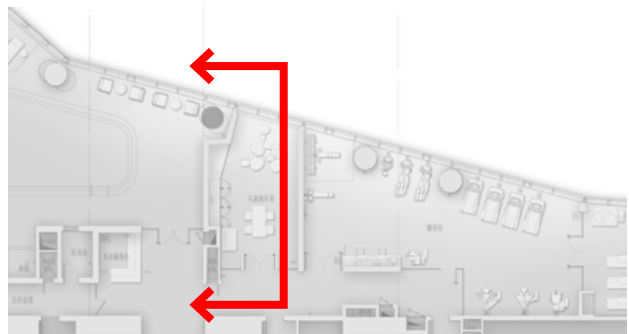

Gym

A place to refuel and energize

Gym & Yoga Plan

Gym & Yoga Elevation

A dimly lit changing room with rows of wooden lockers on both sides. In the center, there is a long, white, rectangular bench. The room has a clean, modern aesthetic with recessed ceiling lights. The text "Changing room" is overlaid in the center in a white, elegant serif font.

Changing room

A place to refuel and energize

Changing Rooms Plan

Changing Rooms Elevation

Changing Rooms Elevation

A child is seen from a low angle, lying on their back on a yellow net structure. The child is wearing a white t-shirt and dark shorts. The net is suspended between wooden beams. The background is a bright, slightly overexposed outdoor area with a white ceiling and yellow walls. The overall scene is bright and cheerful.

Kids Playground

ADVENTURE THEME

A place for fun and entertainment

Kids Playground Plan

Kids Playground Elevation

Toilets

Toilets Plan

Toilets Elevation