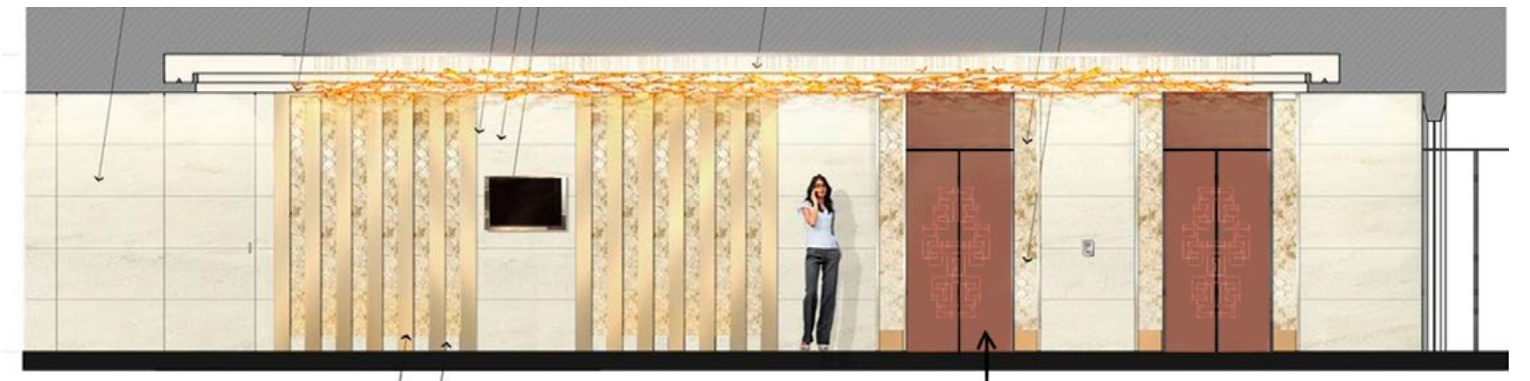

Changing room

A place to refuel and energize

Changing Rooms Plan

Changing Rooms Elevation

Changing Rooms Elevation

A child is seen from a low angle, lying on their back on a yellow net structure. The child is wearing a white t-shirt and dark shorts. The net is suspended between wooden beams. The background is a bright, slightly overexposed outdoor area with a white ceiling and yellow walls. The overall scene is bright and cheerful.

Kids Playground

ADVENTURE THEME

A place for fun and entertainment

Kids Playground Plan

Kids Playground Elevation

Toilets

Toilets Plan

Toilets Elevation

Comparison

Lift Lobby

Sky Lobby

1
2
3
4
5
6
7
8
9
10
11
12
13
14
15
16
17
18
19
20
21
22
23
24
25
26
27
28
29
30
31
32
33
34
35
36
37
38
39
40
41
42
43
44
45
46
47
48
49
50
51
52
53
54
55
56
57
58
59
60
61
62
63
64
65
66
67
68
69
70
71
72
73
74
75
76
77
78
79
80
81
82
83
84
85
86
87
88
89
90
91
92
93
94
95
96
97
98
99
100