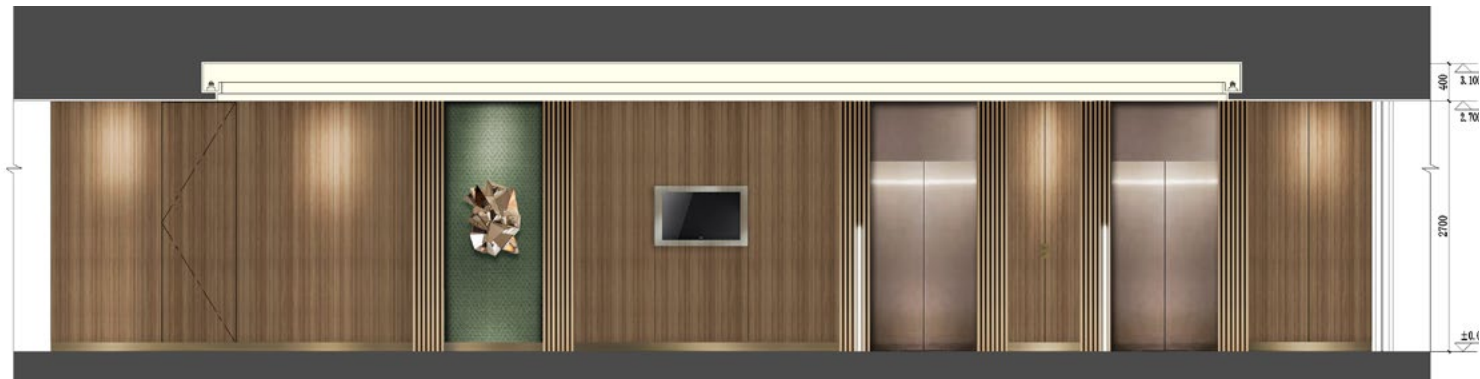

Gym

A place to refuel and energize

Gym & Yoga Plan

Gym & Yoga Elevation

A dimly lit changing room with rows of wooden lockers on both sides. In the center, there is a long, white, rectangular bench. The room has a clean, modern aesthetic with recessed ceiling lights. The text "Changing room" is overlaid in the center in a white, elegant serif font.

Changing room

A place to refuel and energize

Changing Rooms Plan

Changing Rooms Elevation

Changing Rooms Elevation

A child is seen from a low angle, lying on their back on a yellow net structure. The child is wearing a white t-shirt and dark shorts. The net is suspended between wooden beams. The background is a bright, slightly overexposed outdoor area with a white ceiling and yellow walls. The overall scene is bright and cheerful.

Kids Playground

ADVENTURE THEME

A place for fun and entertainment

Kids Playground Plan

Kids Playground Elevation

Toilets

Toilets Plan

Toilets Elevation

Comparison

Lift Lobby

Sky Lobby

1
2
3
4
5
6
7
8
9
10
11
12
13
14
15
16
17
18
19
20
21
22
23
24
25
26
27
28
29
30
31
32
33
34
35
36
37
38
39
40
41
42
43
44
45
46
47
48
49
50
51
52
53
54
55
56
57
58
59
60
61
62
63
64
65
66
67
68
69
70
71
72
73
74
75
76
77
78
79
80
81
82
83
84
85
86
87
88
89
90
91
92
93
94
95
96
97
98
99
100