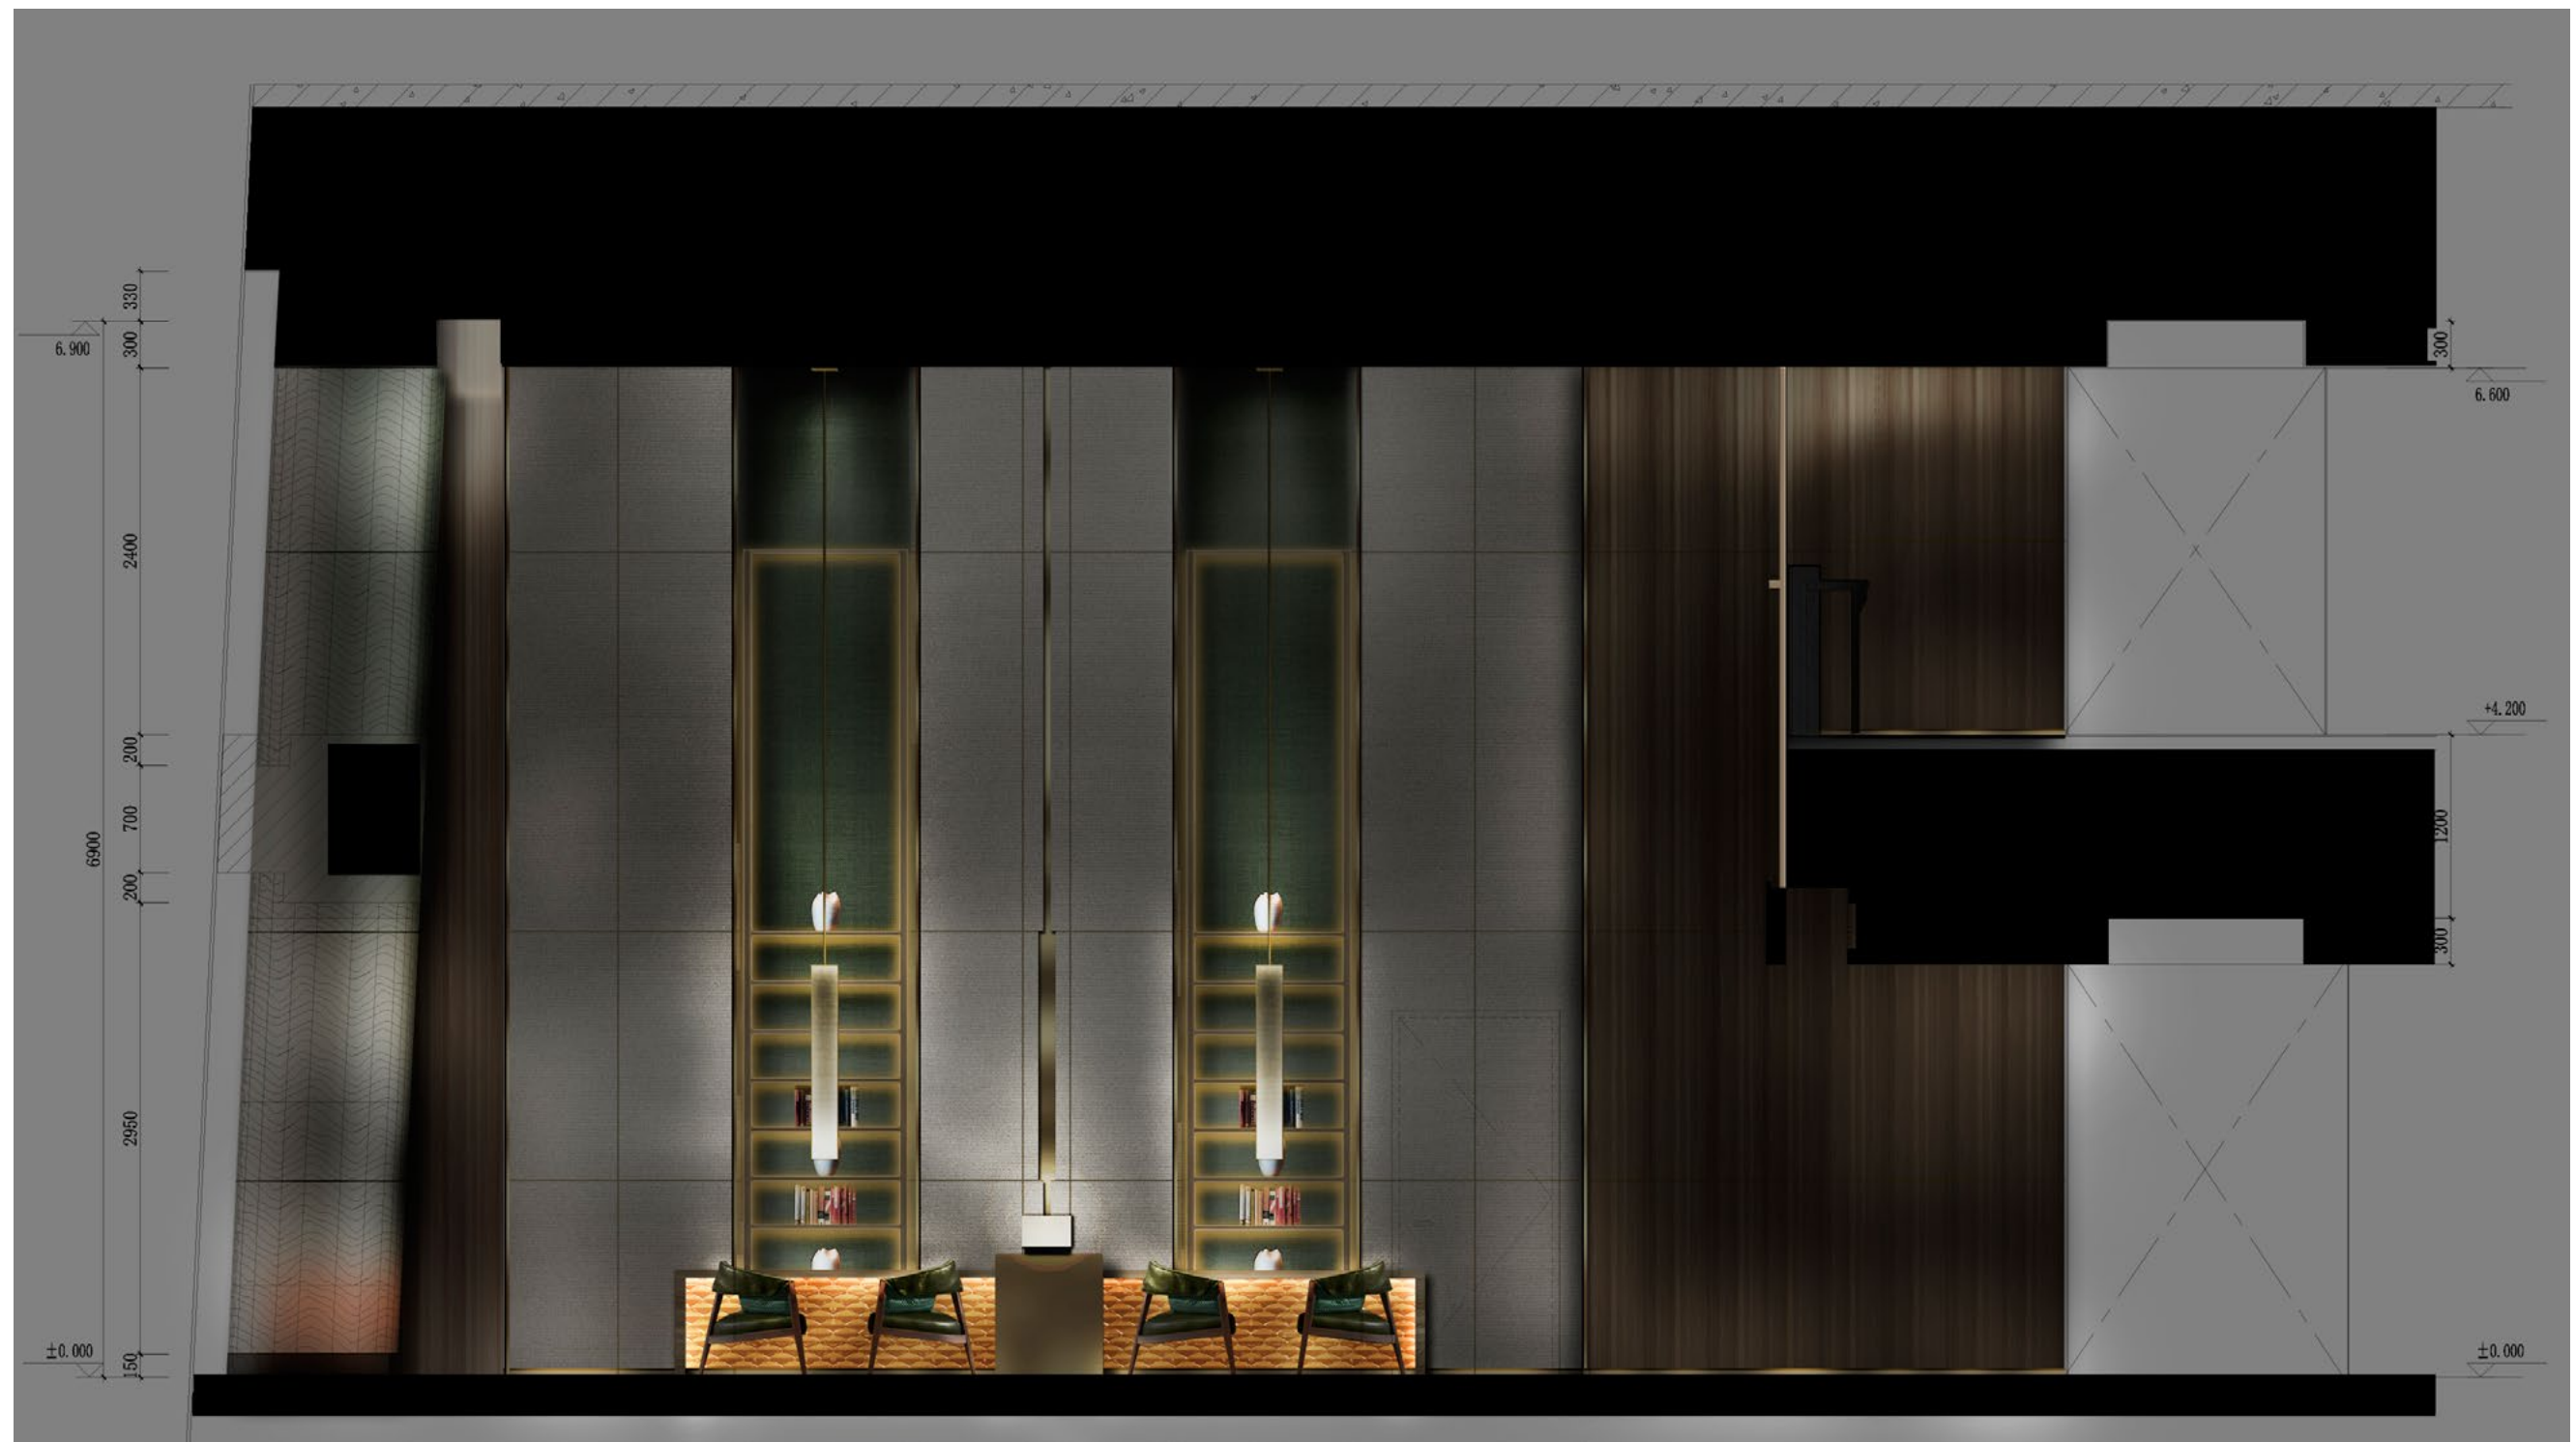

Inspired by the city seasons

Level 18 Plan

Level 18 Lift Lobby

Welcome

Lift Lobby Plan

Lift Lobby Elevation

Welcoming Check In - Lobby

A place to slow down, orient yourself, and understand your surroundings

Sky Lobby Plan

Sky Lobby Elevation

Sky Lobby Elevation

Sky Lobby Elevation

Sky Lobby Elevation

Sky Lobby Elevation

Capret Design

Sky Lobby FFE Board

Gym

A place to refuel and energize

Gym & Yoga Plan

Gym & Yoga Elevation

A dimly lit changing room with rows of wooden lockers on both sides. In the center, there is a long, white, rectangular bench. The room has a clean, modern aesthetic with recessed ceiling lights. The text "Changing room" is overlaid in the center in a white, elegant serif font.