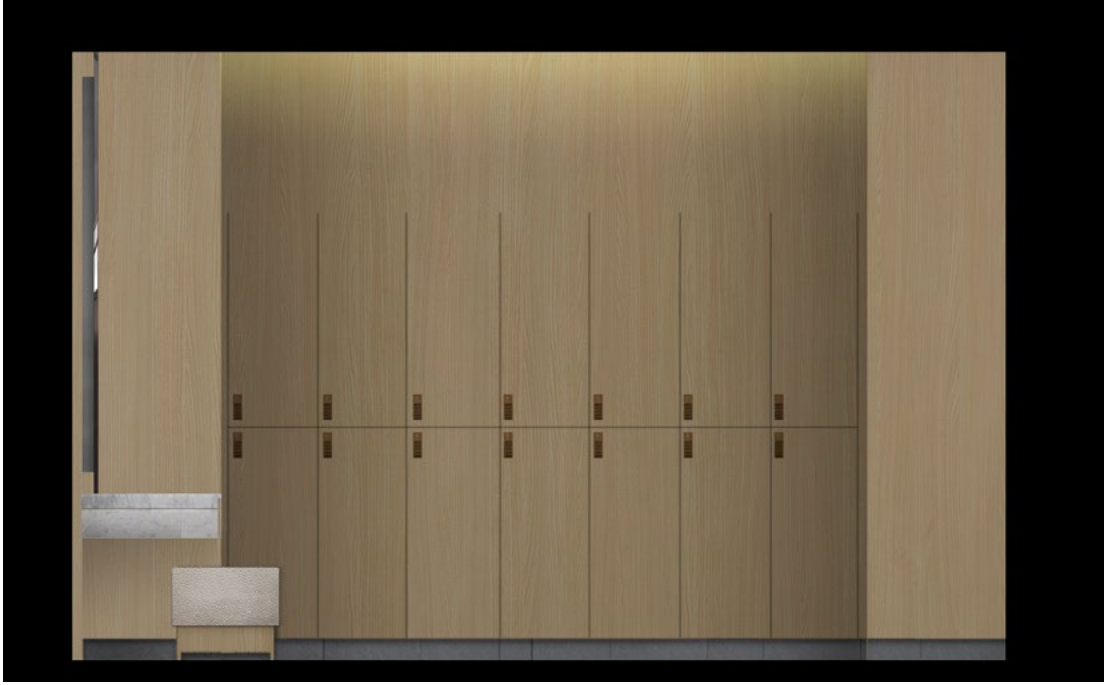

Gym

A place to refuel and energize

Gym & Yoga Plan

Gym & Yoga Elevation

A dimly lit changing room with rows of wooden lockers on both sides. In the center, there is a long, white, rectangular bench. The room has a clean, modern aesthetic with recessed ceiling lights. The text "Changing room" is overlaid in the center in a white, elegant serif font.

Changing room

A place to refuel and energize

Changing Rooms Plan

Changing Rooms Elevation

Changing Rooms Elevation

A child is seen from a low angle, lying on their back on a yellow net structure. The child is wearing a white t-shirt and dark shorts. The net is suspended between wooden beams. The background is a bright, slightly overexposed outdoor area with a white ceiling and yellow walls. The overall scene is bright and cheerful.