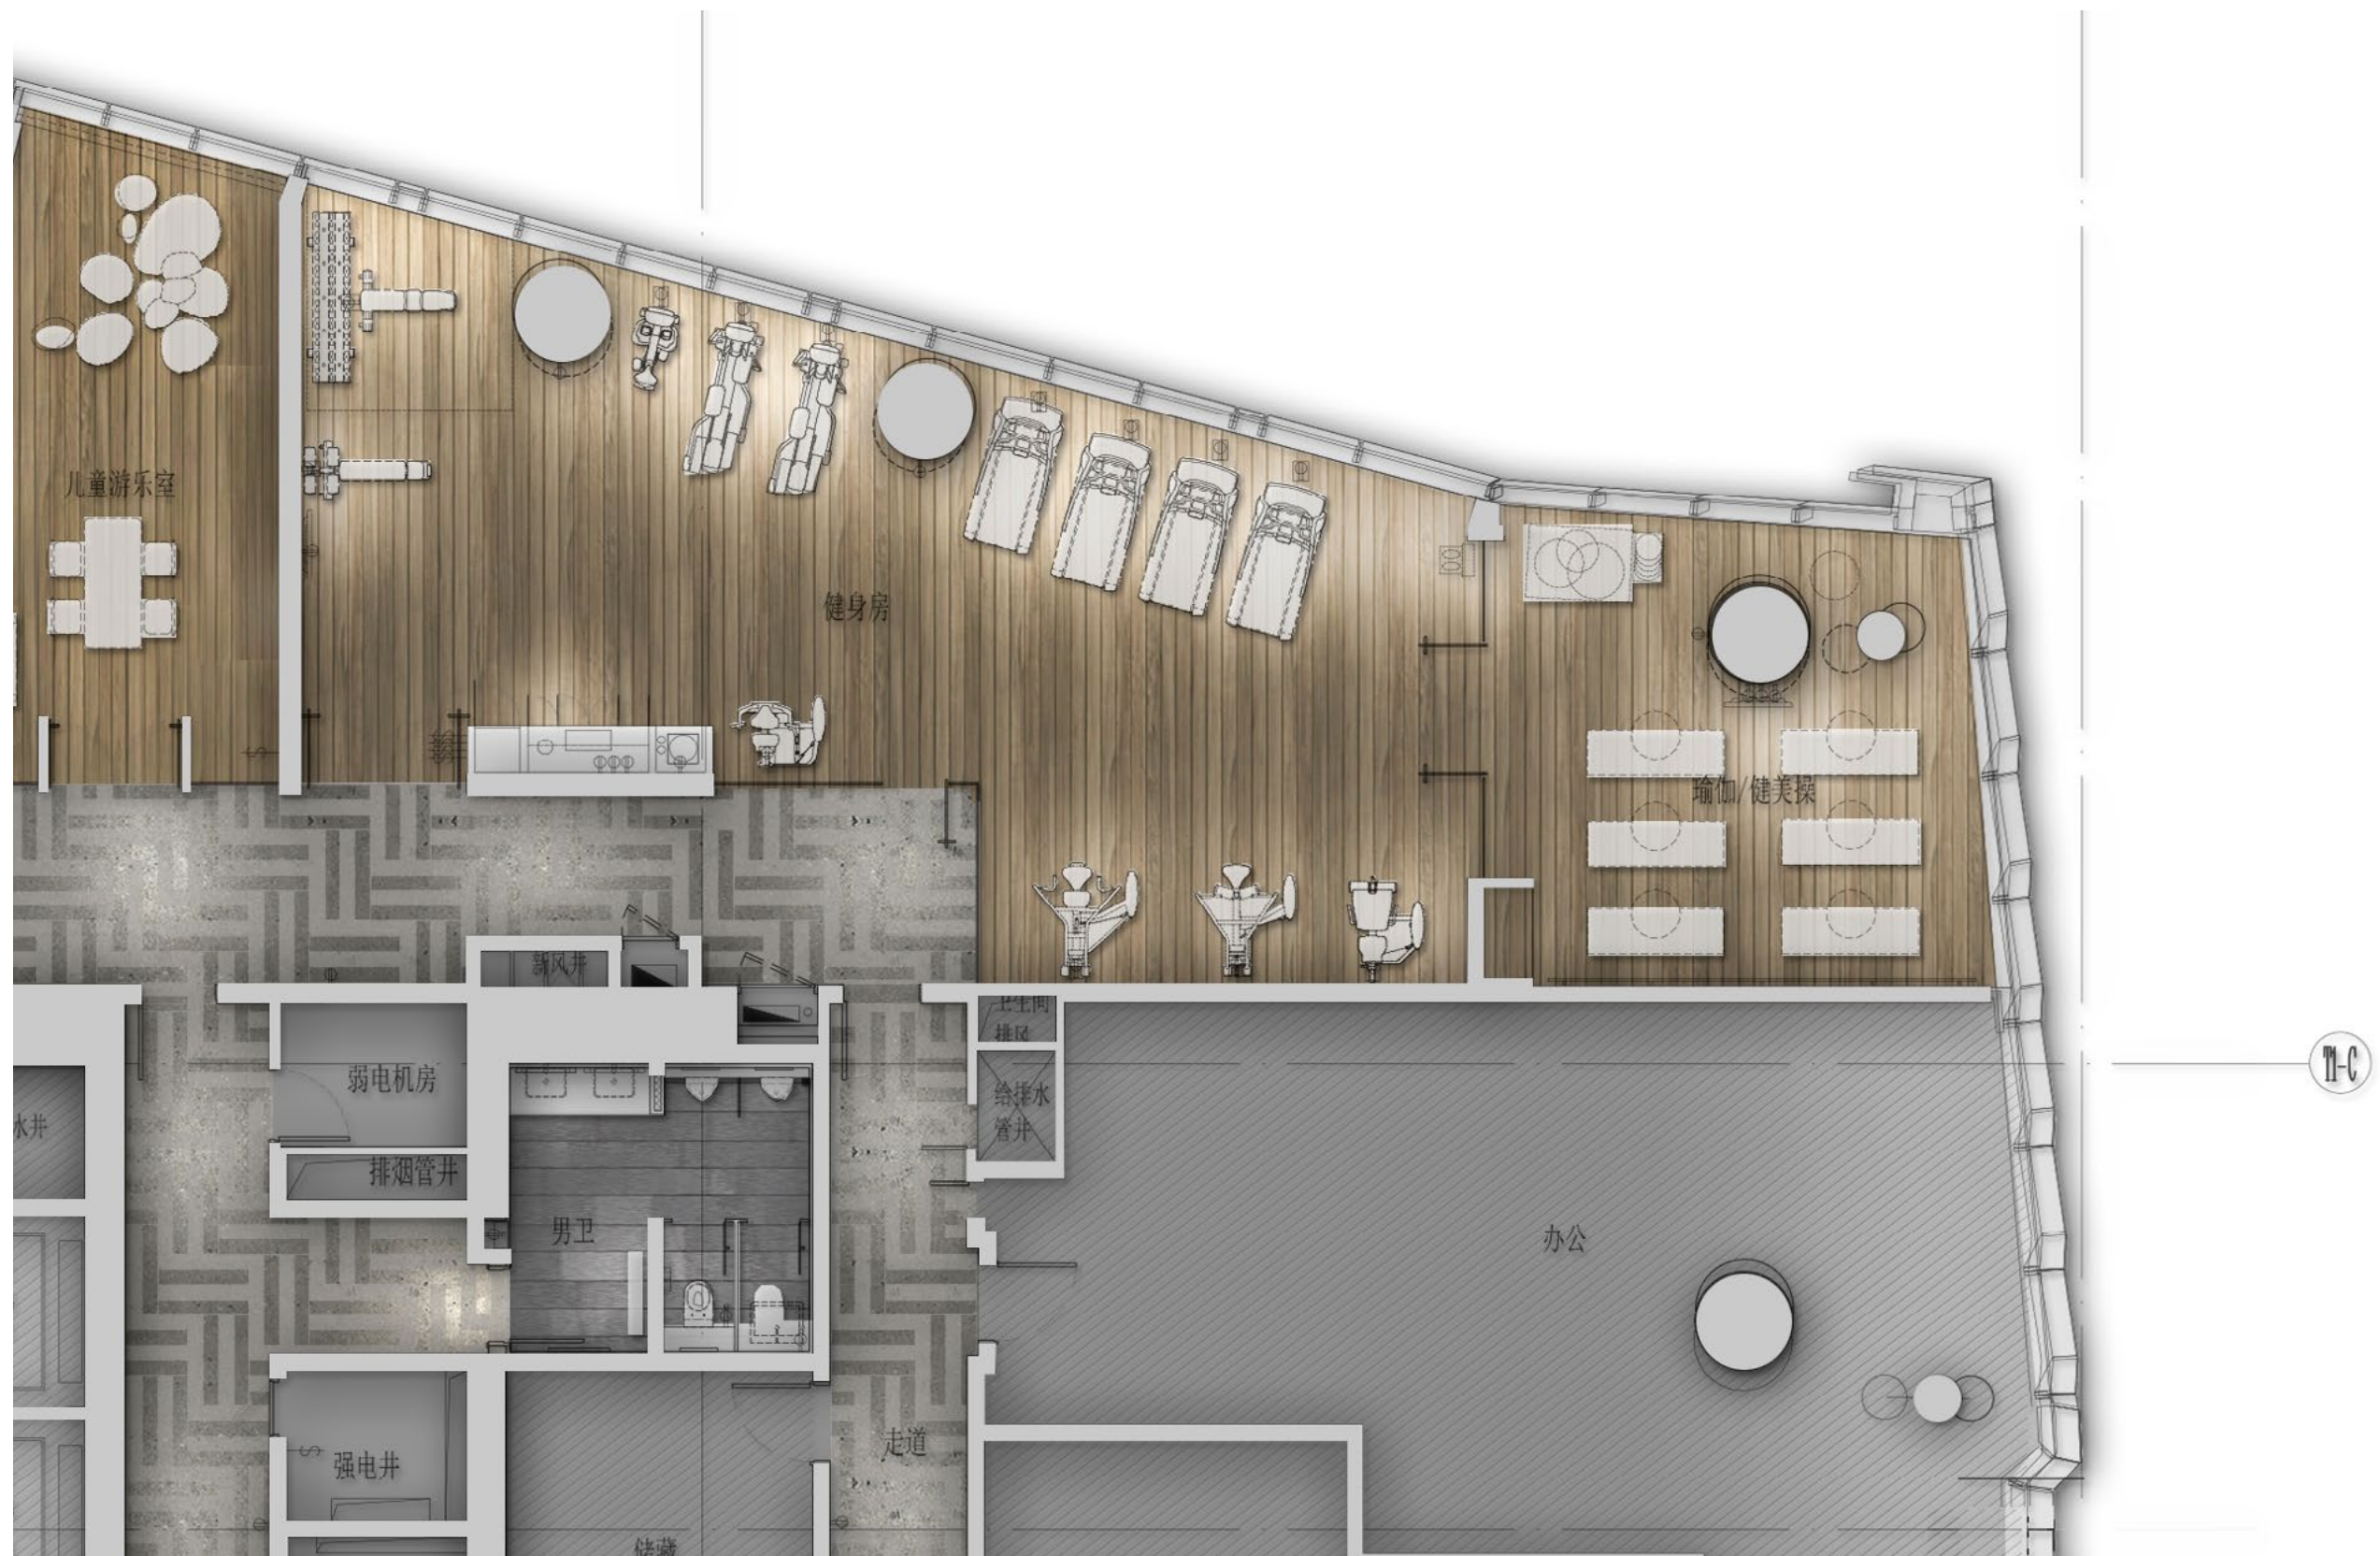

A photograph of a modern swimming pool area. The scene features a large window with a grid pattern, stone walls, and several columns. The lighting is warm and dramatic. The text is overlaid on the image.

Swimming pool

Elegant and dramatic atmosphere

Swimming Pool Plan

Swimming Pool Elevation

Swimming Pool Elevation

Swimming Pool Elevation

A photograph of a gym interior, featuring several treadmills and stationary bikes. The gym is well-lit with large windows in the background. The equipment is arranged in rows, and there are some exercise balls and a stack of towels visible. The overall atmosphere is clean and modern.

Gym

A place to refuel and energize

Gym & Yoga Plan

Gym & Yoga Elevation

A dimly lit changing room with rows of wooden lockers on both sides. In the center, there is a long, white, rectangular bench. The room has a clean, modern aesthetic with recessed ceiling lights. The text "Changing room" is overlaid in the center in a white, elegant serif font.

Changing room

A place to refuel and energize

Changing Rooms Plan

Changing Rooms Elevation

Changing Rooms Elevation

A child is seen from a low angle, lying on their back on a yellow net structure. The child is wearing a white t-shirt and dark shorts. The net is suspended between wooden beams. The background is a bright, slightly overexposed outdoor area with a white ceiling and yellow walls. The overall scene is bright and cheerful.